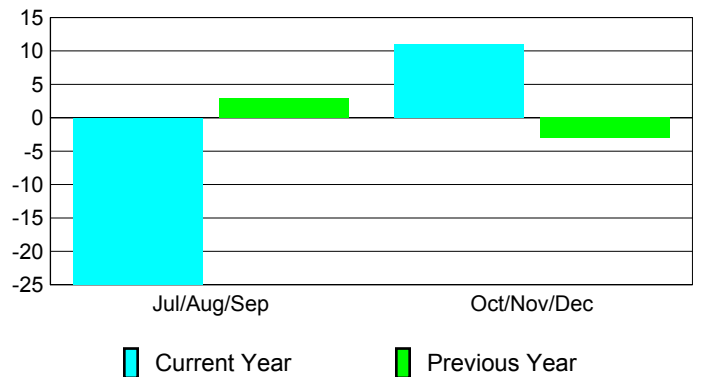

Comparison of Membership Gain/Loss

Current Year Compared to the Previous Year